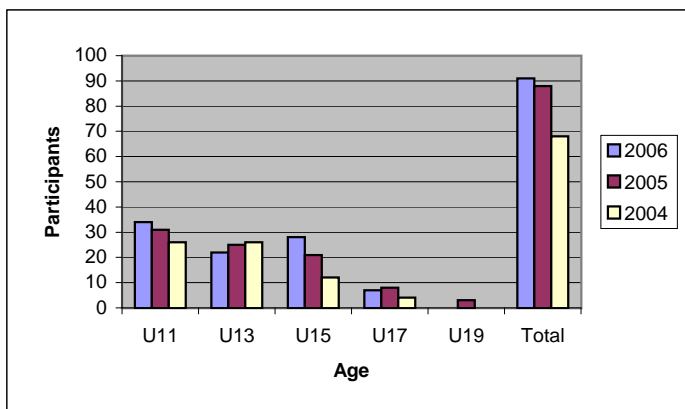

Juvenile Participation Rates in Galway AAI Cross Country

Boys Even Age Groups

	2006	2005	2004
U10	40	19	19
U12	18	33	24
U14	18	17	12
U16	4	7	5
U18	1	3	1
Total	81	79	61

Boys Uneven Age Groups

	2006	2005	2004
U11	28	24	26
U13	15	22	22
U15	12	17	6
U17	4	3	1
U19	0	0	1
Total	59	66	56

Girls Even Age Groups

	2006	2005	2004
U10	29	18	31
U12	39	19	24
U14	15	22	22
U16	20	8	7
U18	4	5	2
Total	107	72	86

Girls Uneven Age Groups

	2006	2005	2004
U11	34	31	26
U13	22	25	26
U15	28	21	12
U17	7	8	4
U19	0	3	0
Total	91	88	68