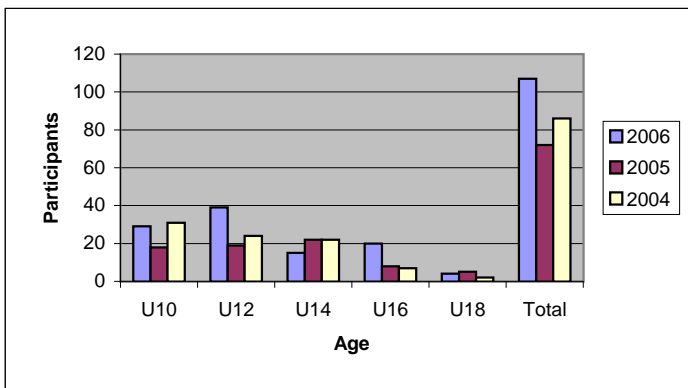

Juvenile Participation Rates in Galway AAI Cross Country

Boys Even Age Groups

	2006	2005	2004
U10	40	19	19
U12	18	33	24
U14	18	17	12
U16	4	7	5
U18	1	3	1
Total	81	79	61

Boys Uneven Age Groups

	2006	2005	2004
U11	28	24	26
U13	15	22	22
U15	12	17	6
U17	4	3	1
U19	0	0	1
Total	59	66	56

Girls Even Age Groups

	2006	2005	2004
U10	29	18	31
U12	39	19	24
U14	15	22	22
U16	20	8	7
U18	4	5	2
Total	107	72	86

Girls Uneven Age Groups

	2006	2005	2004
U11	34	31	26
U13	22	25	26
U15	28	21	12
U17	7	8	4
U19	0	3	0
Total	91	88	68