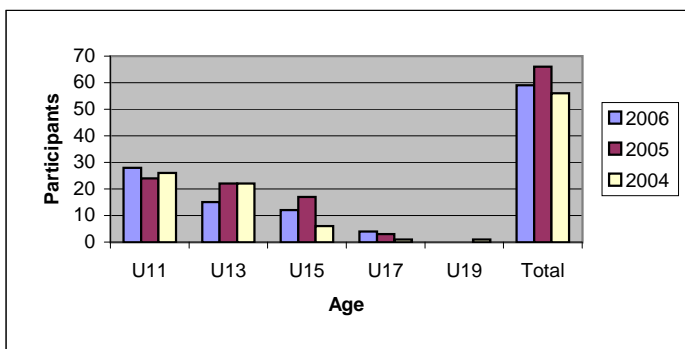

Juvenile Participation Rates in Galway AAI Cross Country

Boys Even Age Groups

	2006	2005	2004
U10	40	19	19
U12	18	33	24
U14	18	17	12
U16	4	7	5
U18	1	3	1
Total	81	79	61

Boys Uneven Age Groups

	2006	2005	2004
U11	28	24	26
U13	15	22	22
U15	12	17	6
U17	4	3	1
U19	0	0	1
Total	59	66	56

Girls Even Age Groups

	2006	2005	2004
U10	29	18	31
U12	39	19	24
U14	15	22	22
U16	20	8	7
U18	4	5	2
Total	107	72	86

Girls Uneven Age Groups

	2006	2005	2004
U11	34	31	26
U13	22	25	26
U15	28	21	12
U17	7	8	4
U19	0	3	0
Total	91	88	68