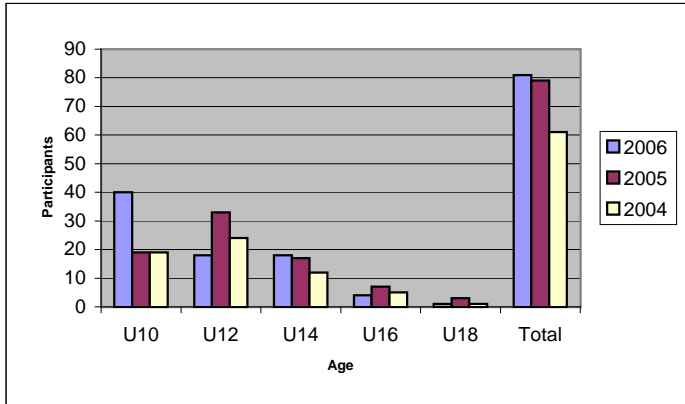

Juvenile Participation Rates in Galway AAI Cross Country

Boys Even Age Groups

	2006	2005	2004
U10	40	19	19
U12	18	33	24
U14	18	17	12
U16	4	7	5
U18	1	3	1
Total	81	79	61

Boys Uneven Age Groups

	2006	2005	2004
U11	28	24	26
U13	15	22	22
U15	12	17	6
U17	4	3	1
U19	0	0	1
Total	59	66	56

Girls Even Age Groups

	2006	2005	2004
U10	29	18	31
U12	39	19	24
U14	15	22	22
U16	20	8	7
U18	4	5	2
Total	107	72	86

Girls Uneven Age Groups

	2006	2005	2004
U11	34	31	26
U13	22	25	26
U15	28	21	12
U17	7	8	4
U19	0	3	0
Total	91	88	68